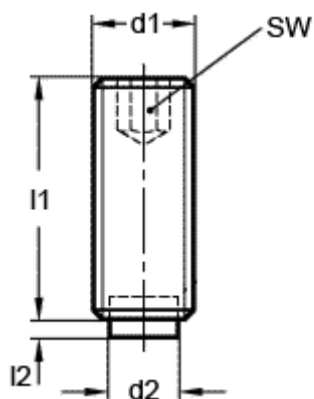

# Data Sheet

Article number: 20930660A  
Description: E+G Grub screw  
GN 913.3-M10-32-MS

## Measures

---

$d1 = M10$   
 $d2 = 8.0$   
 $l1 = 32$   
 $l2 = 2.0$   
 $SW = 5.0$